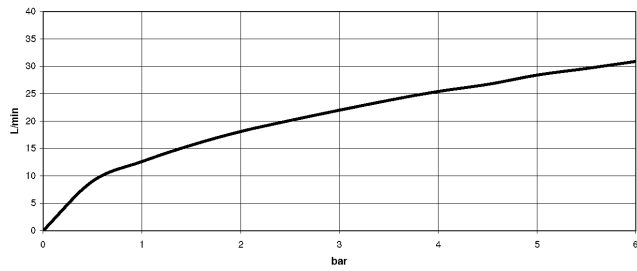

Codes & Standards

ASME
A112.18.1/CSA
B125.1